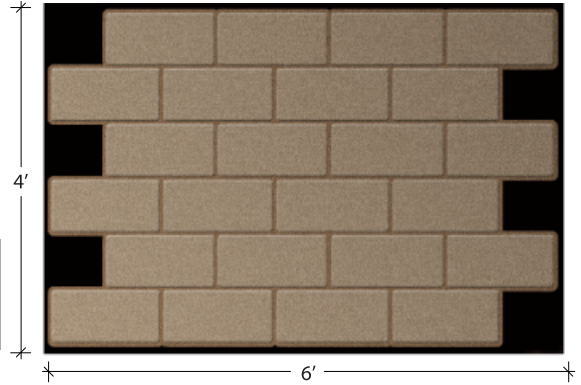

## WALL SKINS *with a purpose*

### “Recast” Cement Block PAS 005

6'x4' 10lbs 3/16"-1/2" thick

**Pulp Art Surfaces, LLC** [www.pulpartsurfaces.com](http://www.pulpartsurfaces.com)

4024 Radford Ave, Mill # M1 Studio City, CA 91604 818 655-5804 888 654-9325 F