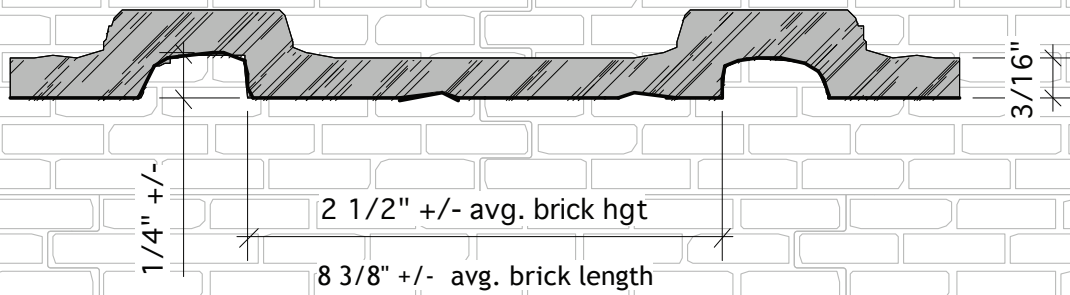

digitally printable!

Typ. Section

.41

PAS010 "RECYCLED" BRICK
Sheet Weight - 7.5 lbs +/-

(818) 655-5804 f(888) 654-9325 www.pulpartsurfaces.com

Pulp Art Surfaces, LLC / CBS Studio Center / 4024 Radford Ave. Studio City, CA 91604