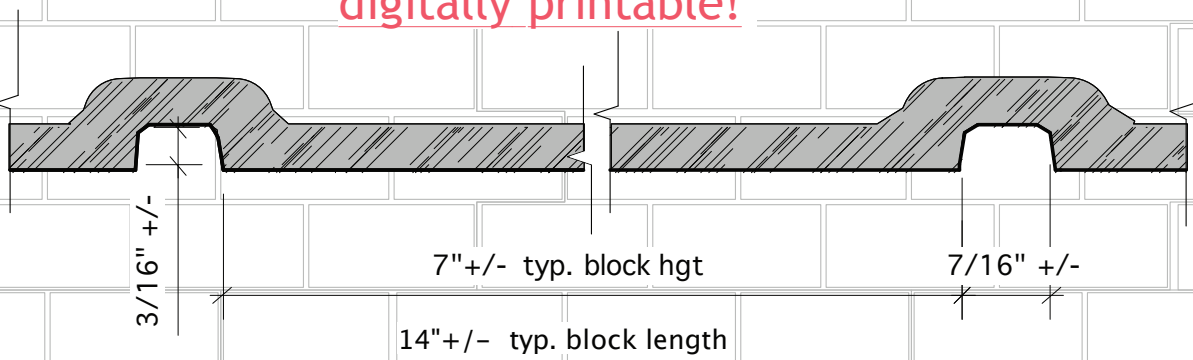

PAS 005 "recast" Cement Block

digitally printable!

Typ. Section

**PAS005 "RECAST" CEMENT BLOCK**  
65 1/4" x 45"  
Sheet Weight - 6.5 lbs +/-

(818) 821-3103 f(888) 654-9325 [www.pulpartsurfaces.com](http://www.pulpartsurfaces.com)  
Pulp Art Surfaces, LLC / 4021 Radford Ave. Studio City, CA 91604