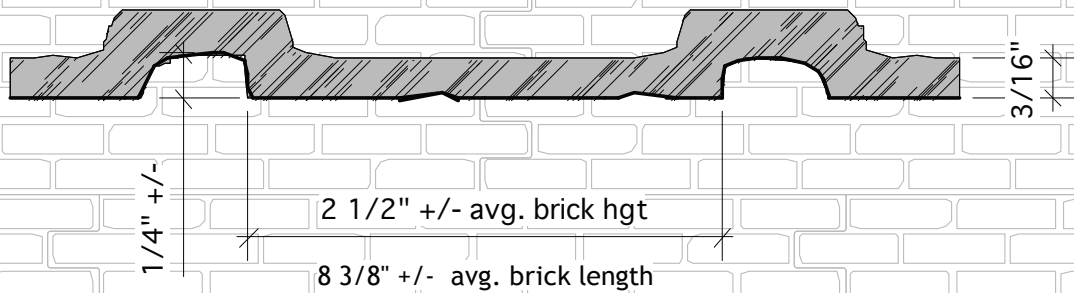

67 1/8" +/- max. width

43 3/4" +/- max. height

DIE CUT  
FINGER JOINTS  
TYPICAL

digitally printable!

Typ. Section

.41

**PAS010 "RECYCLED" BRICK**  
67 1/8" x 43 3/4"  
Sheet Weight - 7.5 lbs +/-

(818) 821-3103 f(888) 654-9325 [www.pulpartsurfaces.com](http://www.pulpartsurfaces.com)  
Pulp Art Surfaces, LLC / 4021 Radford Ave. Studio City, CA 91604